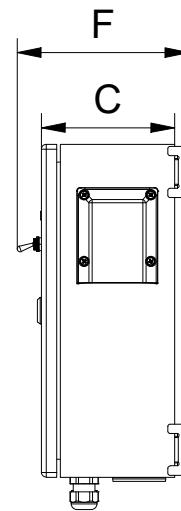

Order information

Item number	Description
19-000185	PowerPack 4000S

Figure 1 key

A	280 mm / 11 in
B	350 mm / 13.8 in
C	140 mm / 5.5 in
D	334 mm / 13.1 in
E	384 mm / 15.1 in
F	180 mm / 7.1 in

Mounting

- Fixing pattern for holes: 310 x 292 mm / 12.2 x 11.5 in

Dimensions and weight

Package height	450 mm (17.7 in)
Package width	350 mm (13.8 in)
Package depth	230 mm (9 in)
Packed volume	0.036 m³ (1.27 ft³)
Gross weight	9.5 kg (20.9 lbs)
Net weight	8.5 kg (18.7 lbs)

Figure 1: Product dimensions

BERNT LORENTZ GmbH

Siebenstuecken 24, 24558 Henstedt-Ulzburg, Germany
Tel. +49 (0) 4193 8806 - 700, www.lorentz.de

Sun. Water. Life.

All specifications and information are given with good intent, errors are possible and products may be subject to change without notice. Pictures may differ from actual products depending on local market requirements and regulations.