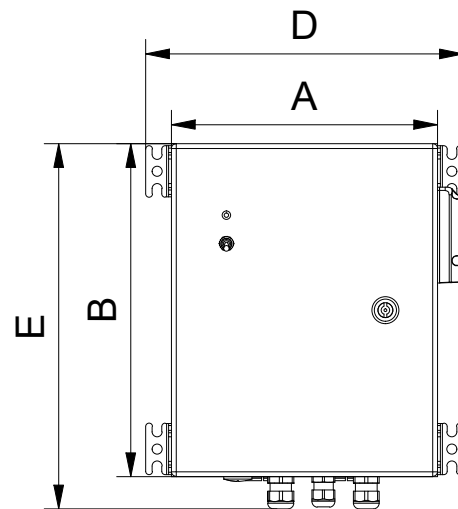

Order information

Item number	Description
19-000185	PowerPack 4000S

Figure 1 key

A	280 mm / 11 in
B	350 mm / 13.8 in
C	140 mm / 5.5 in
D	334 mm / 13.1 in
E	384 mm / 15.1 in
F	180 mm / 7.1 in

Mounting

- Fixing pattern for holes: 310 x 292 mm / 12.2 x 11.5 in

Dimensions and weight

Package height	450 mm (17.7 in)
Package width	350 mm (13.8 in)
Package depth	230 mm (9 in)
Packed volume	0.036 m³ (1.27 ft³)
Gross weight	9.5 kg (20.9 lbs)
Net weight	8.5 kg (18.7 lbs)

Figure 1: Product dimensions

BERNT LORENTZ GmbH

Siebenstuecken 24, 24558 Henstedt-Ulzburg, Germany
Tel. +49 (0) 4193 8806 - 700, www.lorentz.de

Sun. Water. Life.

All specifications and information are given with good intent, errors are possible and products may be subject to change without notice. Pictures may differ from actual products depending on local market requirements and regulations.