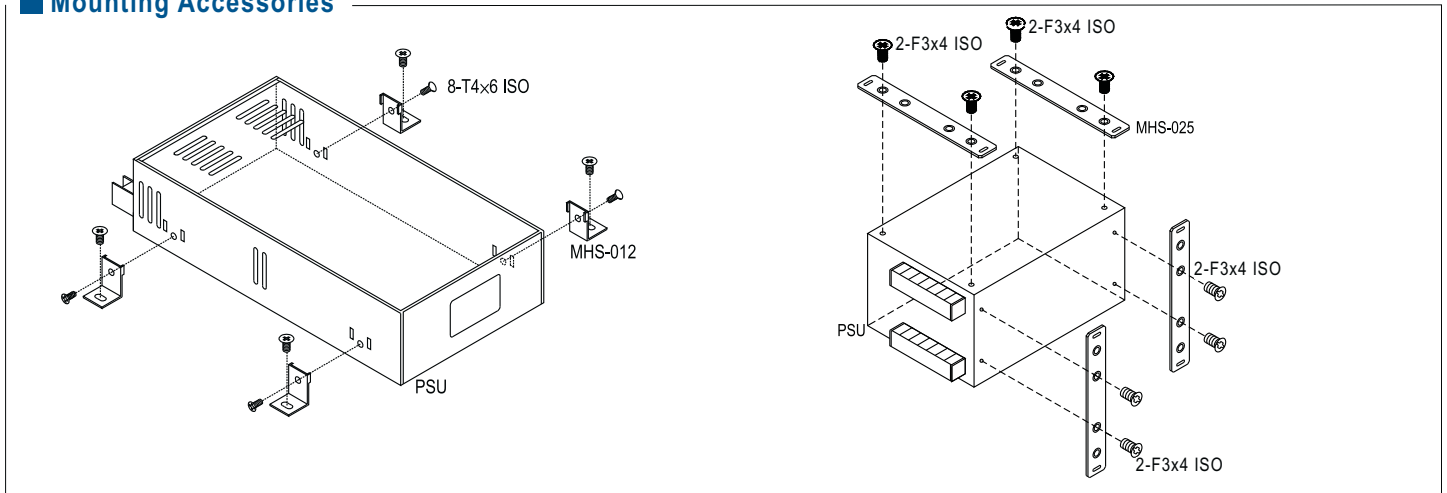

## DIN Rail Accessories

## Mounting Accessories

ITEM	Order No.	Case	Model
	DRL-01	903 905 931 932 971	S-40, D-30, T-30, ..... S-15, S-25, ..... RS-25, NES-15 RS-35, NES-25 RS-15
	DRL-02	901 902 906 915 916 920	S-50, S-60, D-60, ..... S-100, S-100F, SD-100, ..... S-150, SD-150, D-120, ..... SP-100, ..... SP-150, SP-200, ..... SP-75, .....
	DRL-03	911 912	S-240, ..... S-320, SP-320, .....
	DRL-03A	980 987	SP-240, HRP(G)-300
	DRP-01	901, 902 903, 906 931, 932	All models
	DRP-02	905 / 915 916 / 920 928	S-15, S-25, ... / SP-100, ... SP-150, SP-200, ... / SP-75, ... USP-225, .....
	DRP-03	DRP-01 DRL-01~03	All models

ITEM	Order No.	Case	Model
	MHS012	912, 915 916, 935 939, 940 977, 980 982B 986, 987	S-201, S-320, S-350, SP-100, SP-150, SP-200, SP-320, SE-450/1000, MP450/650/1000, SP-240, HRP-300/600, RSP-2400/3000
	MHS013	919 926	PSP-500, SP-750, SE-600
	MHS014	952	RSP-1000, SD-1000
	MHS025	910	SP-500, PSP-600.....
	MHS026	943	RSP-1500
	MHS027	971A 931	RS-15 RS-25
	TBC-05	901 903 905 932	SD-50, S-60 S-40, NES-50, RS-75 S-25, SD-25, NES-35, RS-50 NES-25, RS-35
	Cover for terminal block	TBC-07	901 902 902A 903 905 906
	TBC-08	901 906	AD-155, ADD/ADS-155 D/T/Q-120