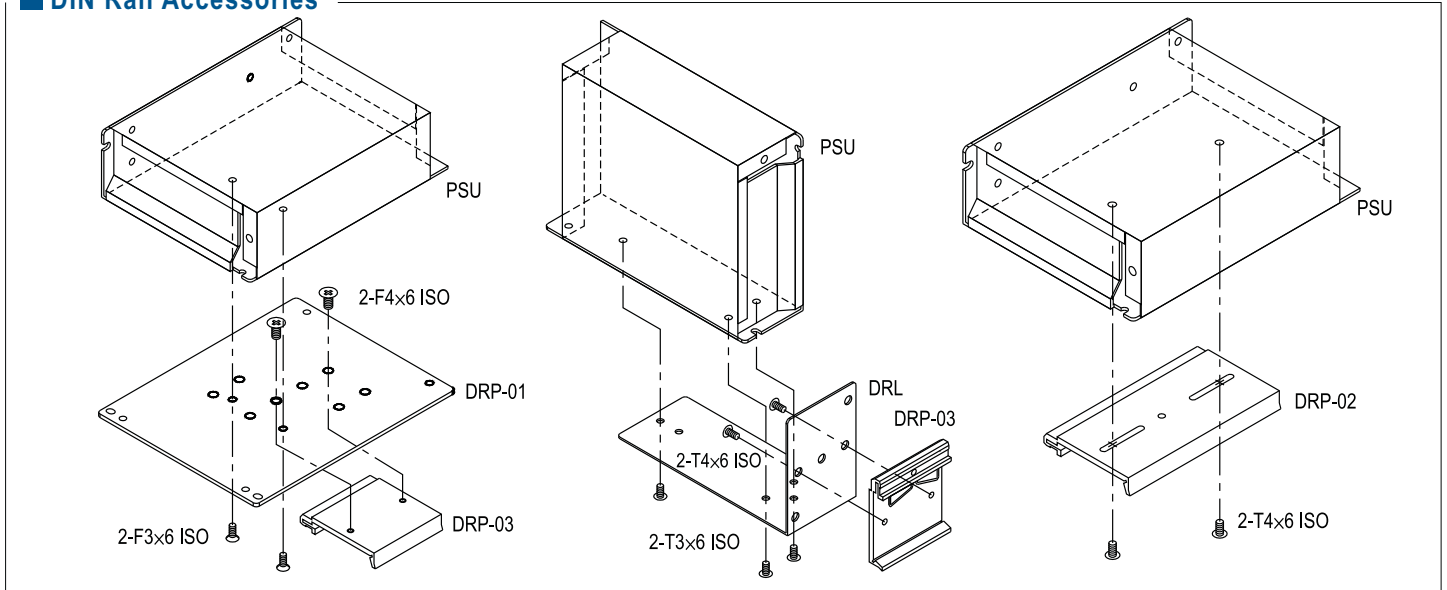

## DIN Rail Accessories

## Mounting Accessories

ITEM	Order No.	Case	Model
	DRL-01	903 905 931 932 971	S-40, D-30, T-30, ..... S-15, S-25, ..... RS-25, NES-15 RS-35, NES-25 RS-15
	DRL-02	901 902 906 915 916 920	S-50, S-60, D-60, ..... S-100, S-100F, SD-100, ..... S-150, SD-150, D-120, ..... SP-100, ..... SP-150, SP-200, ..... SP-75, .....
	DRL-03	911 912	S-240, ..... S-320, SP-320, .....
	DRL-03A	980 987	SP-240, HRP(G)-300
	DRP-01	901, 902 903, 906 931, 932	All models
	DRP-02	905 / 915 916 / 920 928	S-15, S-25, ... / SP-100, ... SP-150, SP-200, ... / SP-75, ... USP-225, .....
	DRP-03	DRP-01 DRL-01~03	All models

ITEM	Order No.	Case	Model
	MHS012	912, 915 916, 935 939, 940 977, 980 982B 986, 987	S-201, S-320, S-350, SP-100, SP-150, SP-200, SP-320, SE-450/1000, MP450/650/1000, SP-240, HRP-300/600, RSP-2400/3000
	MHS013	919 926	PSP-500, SP-750, SE-600
	MHS014	952	RSP-1000, SD-1000
	MHS025	910	SP-500, PSP-600.....
	MHS026	943	RSP-1500
	MHS027	971A 931	RS-15 RS-25
	TBC-05	901 903 905 932	SD-50, S-60 S-40, NES-50, RS-75 S-25, SD-25, NES-35, RS-50 NES-25, RS-35
	Cover for terminal block	TBC-07	901 902 902A 903 905 906
	TBC-08	901 906	AD-155, ADD/ADS-155 D/T/Q-120