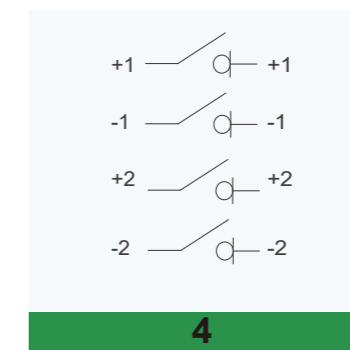

Technical data

Data of PEFS refer to built-in DC isolators. Data according to IEC60947-3(ed.3.2):2015, UL508i. Utilization category DC-PV1.								Poles	No. of Strings	Part Number
300V	600V	700V	800V	900V	1000V	1200V	1500V			
16	16	16	16	13	9	6	3	2/4	1/2	PEFS-EL16-2/4
25	25	23	22	16	11	8	4	2/4	1/2	PEFS-EL25-2/4
32	32	27	26	20	13	10	5	2/4	1/2	PEFS-EL32-2/4
40	40	35	30	25	20	10	6	2/4	1/2	PEFS-EL40-2/4
55	55	55	45	35	25	15	8	2/4	1/2	PEFS-EL55-2/4
16	16	16	16	16	16	16	16	4	1	PEFS-EL16-4S/4T/4B
25	25	25	25	25	25	25	20	4	1	PEFS-EL25-4S/4T/4B
32	32	32	32	32	32	32	23	4	1	PEFS-EL32-4S/4T/4B
40	40	40	40	40	40	40	30	4	1	PEFS-EL40-4S/4T/4B
55	55	55	55	55	55	55	40	4	1	PEFS-EL55-4S/4T/4B
50	50	50	50	50	50	40	30	2/4	1/2	PEFS-EL50H-2/4
40	40	40	40	40	40	30	20	2/4	1/2	PEFS-EL40H-2/4
50	50	50	50	50	50	50	50	4	1	PEFS-EL50H-4S/4B/4T
40	40	40	40	40	40	40	40	4	1	PEFS-EL40H-4S/4B/4T

Contact Configuration