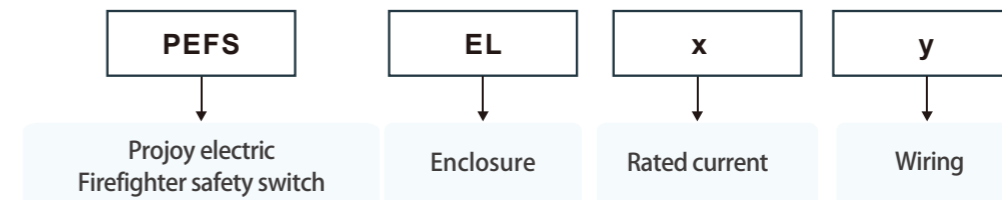

PEFS Series Firefighter Safety Switch

PROJOY
electric
- Switch To Safety! -

High Craftsmanship AND High Standards

Small
volume

Flame
retardant
material

Anti-UV

Outdoor installation
IP65

Easy to install

Service life
25 years

High reliability

OV output physical
isolation

Multiple shutdown methods
over temperature/loss of pressure
/emergency shutdown

Select Code

PROJOY
electric
- Switch To Safety! -

Models: PEFS-ELx-y. Rated current: x=16/25/32/40/55/40H/50H, Wiring types: y=2/2H/4S/4T/4B/4