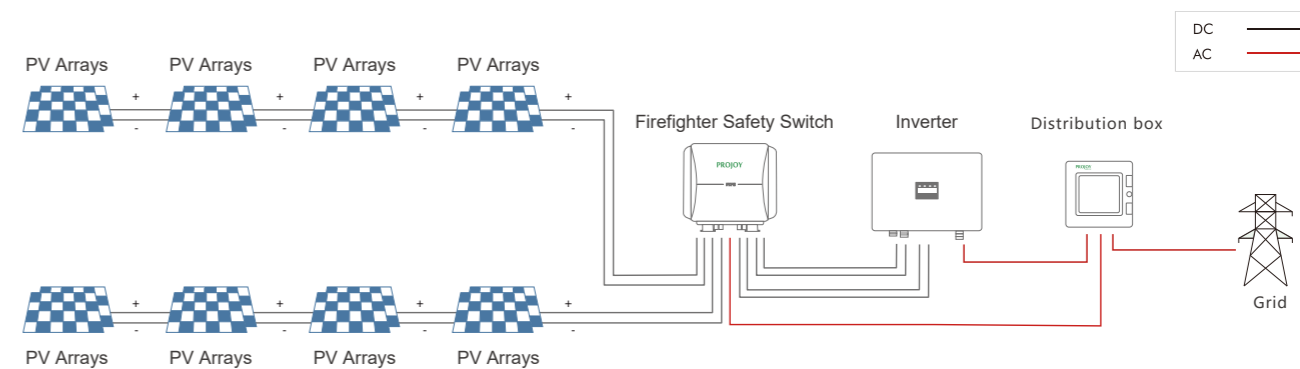

Unit with knock outs, M12

Unit with cable glands, M12

Unit with MC4 connectors

When the current is greater than 40A, please select cable glands or knockouts.

Diagram

Technical data

Technical Parameter	
Main Parameters	PEFS
String voltages (Vdc)	300~1500
String current (A)	9~55
Number of strings	1/2
Switch wiring	2/2H/4S/4T/4B/4
Operating voltage	100Vac - 270Vac
Nominal voltage	230Vac
Nominal current	30mA
Start up (loading) current	average 100mA
Switch on action current	max 300mA
Feedback contact	24Vdc - 300mA max
Operating temperature range	-20° C - +50° C
Max. operating temperature before automatic switch off	+70° C
Storage temperature range	-40° C - +85° C
Protection degree	IP66
Protection level	Class II
Certification	CE
DC Switch disconnect according to	EN 60947-1&3
Number of operations	10000
Number of operations under load (PV1)	>1500