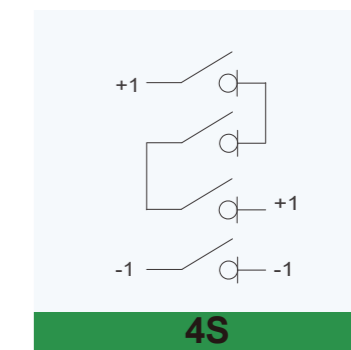

Technical data

Data of PEFS refer to built-in DC isolators. Data according to IEC60947-3(ed.3.2):2015, UL508i. Utilization category DC-PV1.								Poles	No. of Strings	Part Number
300V	600V	700V	800V	900V	1000V	1200V	1500V			
16	16	16	16	13	9	6	3	2/4	1/2	PEFS-EL16-2/4
25	25	23	22	16	11	8	4	2/4	1/2	PEFS-EL25-2/4
32	32	27	26	20	13	10	5	2/4	1/2	PEFS-EL32-2/4
40	40	35	30	25	20	10	6	2/4	1/2	PEFS-EL40-2/4
55	55	55	45	35	25	15	8	2/4	1/2	PEFS-EL55-2/4
16	16	16	16	16	16	16	16	4	1	PEFS-EL16-4S/4T/4B
25	25	25	25	25	25	25	20	4	1	PEFS-EL25-4S/4T/4B
32	32	32	32	32	32	32	23	4	1	PEFS-EL32-4S/4T/4B
40	40	40	40	40	40	40	30	4	1	PEFS-EL40-4S/4T/4B
55	55	55	55	55	55	55	40	4	1	PEFS-EL55-4S/4T/4B
50	50	50	50	50	50	40	30	2/4	1/2	PEFS-EL50H-2/4
40	40	40	40	40	40	30	20	2/4	1/2	PEFS-EL40H-2/4
50	50	50	50	50	50	50	50	4	1	PEFS-EL50H-4S/4B/4T
40	40	40	40	40	40	40	40	4	1	PEFS-EL40H-4S/4B/4T

Contact Configuration