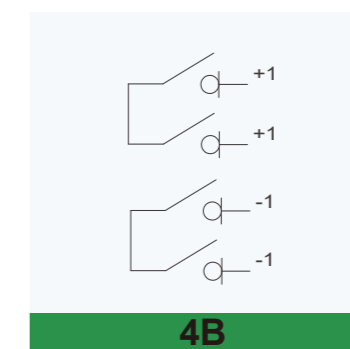

Technical data

Data of PEFS refer to built-in DC isolators. Data according to IEC60947-3(ed.3.2):2015, UL508i. Utilization category DC-PV1.								Poles	No. of Strings	Part Number
300V	600V	700V	800V	900V	1000V	1200V	1500V			
16	16	16	16	13	9	6	3	2/4	1/2	PEFS-EL16-2/4
25	25	23	22	16	11	8	4	2/4	1/2	PEFS-EL25-2/4
32	32	27	26	20	13	10	5	2/4	1/2	PEFS-EL32-2/4
40	40	35	30	25	20	10	6	2/4	1/2	PEFS-EL40-2/4
55	55	55	45	35	25	15	8	2/4	1/2	PEFS-EL55-2/4
16	16	16	16	16	16	16	16	4	1	PEFS-EL16-4S/4T/4B
25	25	25	25	25	25	25	20	4	1	PEFS-EL25-4S/4T/4B
32	32	32	32	32	32	32	23	4	1	PEFS-EL32-4S/4T/4B
40	40	40	40	40	40	40	30	4	1	PEFS-EL40-4S/4T/4B
55	55	55	55	55	55	55	40	4	1	PEFS-EL55-4S/4T/4B
50	50	50	50	50	50	40	30	2/4	1/2	PEFS-EL50H-2/4
40	40	40	40	40	40	30	20	2/4	1/2	PEFS-EL40H-2/4
50	50	50	50	50	50	50	50	4	1	PEFS-EL50H-4S/4B/4T
40	40	40	40	40	40	40	40	4	1	PEFS-EL40H-4S/4B/4T

Contact Configuration