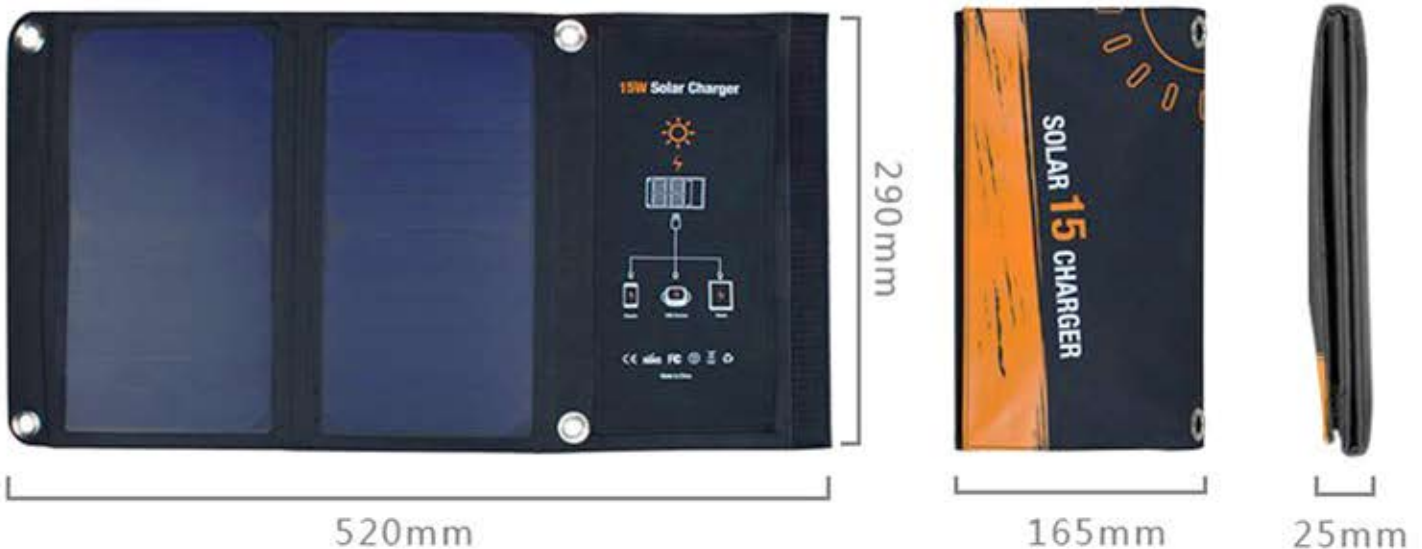

Item name: folding solar charger	Model No.: SRUSB15
Power: 15W	Conversion efficiency: $\geq 23\%$
Output port: Dual USB	Output voltage: 5V
Output current: 2.5A (Peak current)	PCB feature: stabilized voltage, intelligent identifying, auto resuming
Product weight: 0.4kg	Color: black
Material: PET lamination Sunpower solar panel with PVC waterproof clothing;	

Size indication:

Open : 520x290x15mm

Folded: 290x165x25mm

Because this is measured by hand, there may be some error in the sizes.  
 Please refer to actual product for correct sizes.